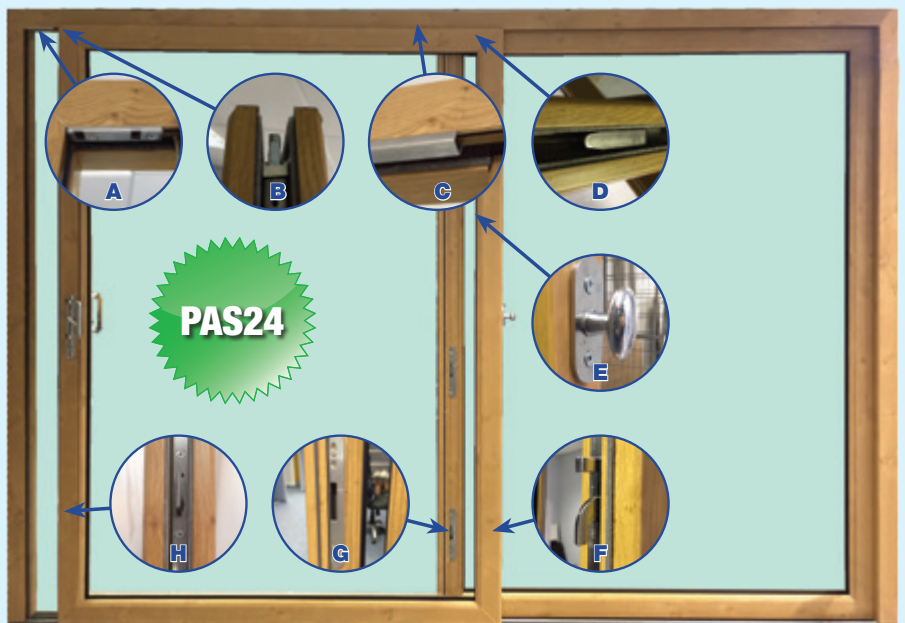

Foil Options

Standard Foils

Available both sides or on smooth white

Available both sides or on smooth white

Both sides Only

Cream both sides only (white base)

Available on smooth white only

NB: Foiled on White profiles will show white on the insides of the head and base outer frame